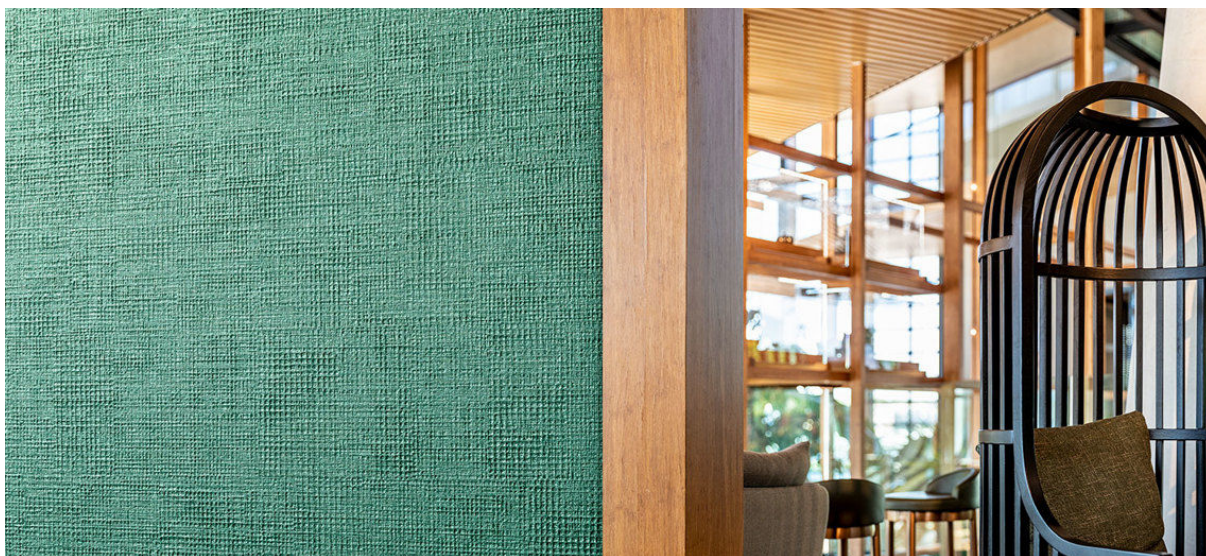

grayson

1104.01 - 1104.29

collection

wallcovering

01

vinyl

description

coarse irregular canvas texture with a subtle sheen

composition

vinyl finishing coat on a woven cotton backing

width

± 130 cm, ± 51 inches

weight

± 440 gr/m², ± 18 oz/yd¹

sound absorption

ISO 354