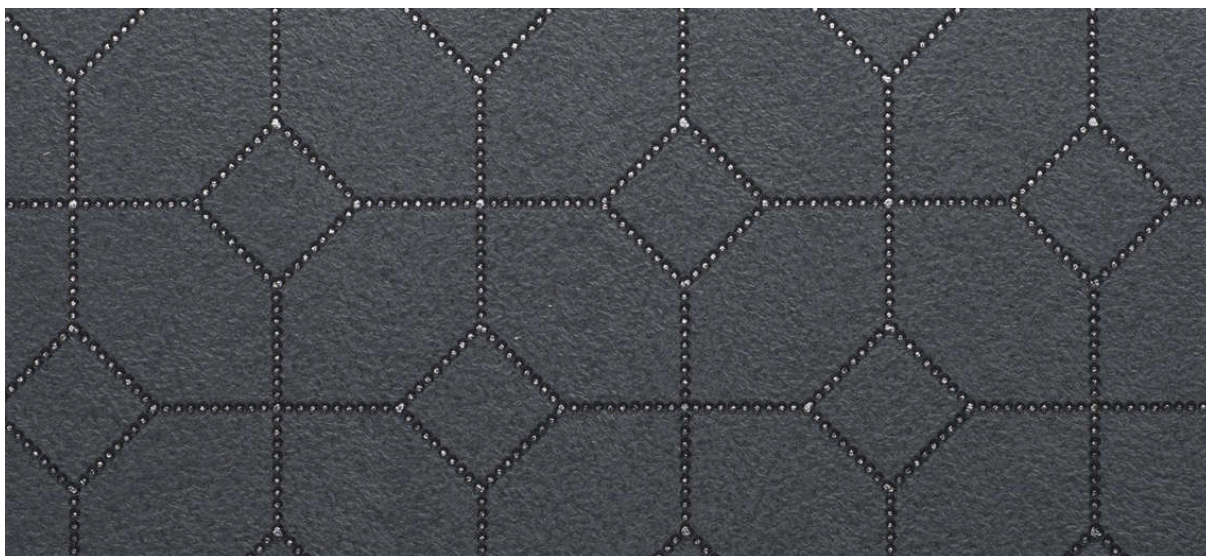

connect

2616.30 - 2616.34

collection

wallcovering

07

textile

description

graphic pattern on felt-like background

composition

100% polyester on a paper backing

width

± 137 cm, ± 54 inches

weight

± 372 gr/m², ± 16 oz/yd¹

pattern repeat

height: 6.2 cm, 2.4 inches