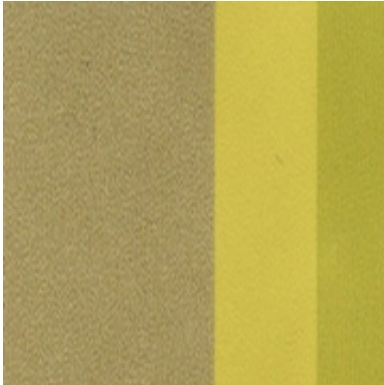

TECHNICAL DATA SHEET

Astoria, Louvre Stripe., 05A49

Due to variations in PC monitors the colour displayed may vary from actual product. Please order a free sample for exact colour match.

Product Detail

Width	130 cm
Width	130 cm
Weight	360 gsm
Weight	360 gsm
Fire rating	Euro Class B
Fire rating	Euro Class B
LRV Value	34
LRV Value	34
VOC Rating	A+
VOC Rating	A+
VOC Certificate	W11/09/08
VOC Certificate	W11/09/08
IMO Rated	BV0062
Cleanability	EN235 Extra Scrubbable
IMO Rated	BV0062
Cleanability	EN235 Extra Scrubbable
Lightfastness	Excellent. (7 out of 8 to BSEN20105)
Lightfastness	Excellent. (7 out of 8 to BSEN20105)
Biocide	Yes
Biocide	Yes
Recommended Adhesive	Murabond Heavy. On dry lining use Murabond Easy Strip. On sealed surfaces use Murabond Sealed Surface Adhesive. For other surfaces contact Customer Services on 08705 117 118.
Recommended Adhesive	Murabond Heavy. On dry lining use Murabond Easy Strip. On sealed surfaces use Murabond Sealed Surface Adhesive. For other surfaces contact Customer Services on 08705 117 118.
Pattern Repeat	0
Pattern Repeat	0
Pattern Offset	0
Pattern Offset	0
Pattern Overlap	8
Pattern Overlap	8