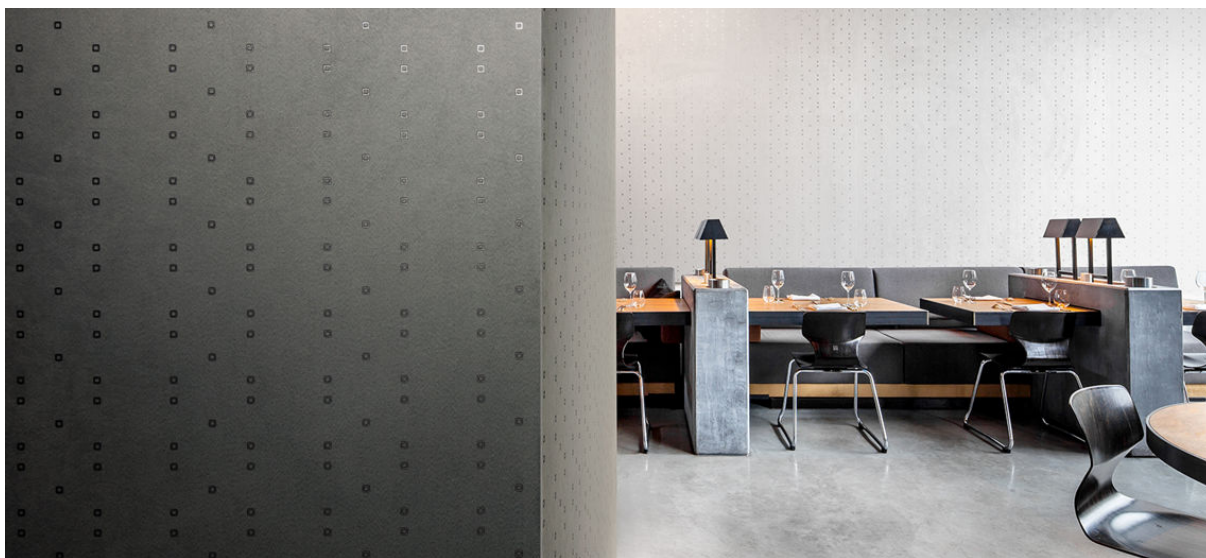

# spirit

2616.10 - 2616.14

collection

wallcovering

07

textile

description

**scattered small shiny square contours**

composition

**100% polyester on a paper backing**

width

**± 137 cm, ± 54 inches**

weight

**± 372 gr/m<sup>2</sup>, ± 16 oz/yd<sup>1</sup>**

pattern repeat

**height: 7.4 cm, 2.9 inches**

**width: 17.1 cm, 6.7 inches**

flame retardancy

**EN 13501, C s2 d0**

**ASTM E84, A**