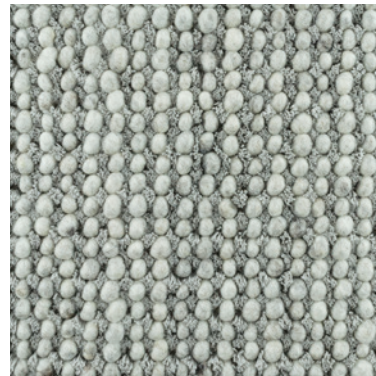

bic.
LUXURY CARPETS

nautilus

mineral 1910

cotton-grey 1920

cherry-blossom 1930

linen 1940

Nautilus

sizes

available in all standard sizes, special sizes & broadloom

wilton woven

cutpile & looppile

pile composition

78% wool & 22% PES/bio cotton

pile weight

ca. 3300 g/m²

total weight

ca. 4350 g/m²

pile height

ca. 14 mm

total height

ca. 17 mm

backing

PES/cotton, jute & latex

knots