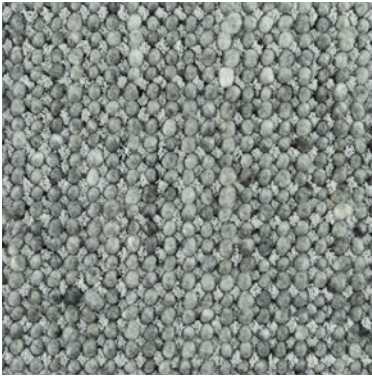

bic.
LUXURY CARPETS

nautilus

mineral 1910

cotton-grey 1920

cherry-blossom 1930

linen 1940

Nautilus

sizes

available in all standard sizes, special sizes & broadloom

wilton woven

cutpile & looppile

pile composition

78% wool & 22% PES/bio cotton

pile weight

ca. 3300 g/m²

total weight

ca. 4350 g/m²

pile height

ca. 14 mm

total height

ca. 17 mm

backing

PES/cotton, jute & latex

knots