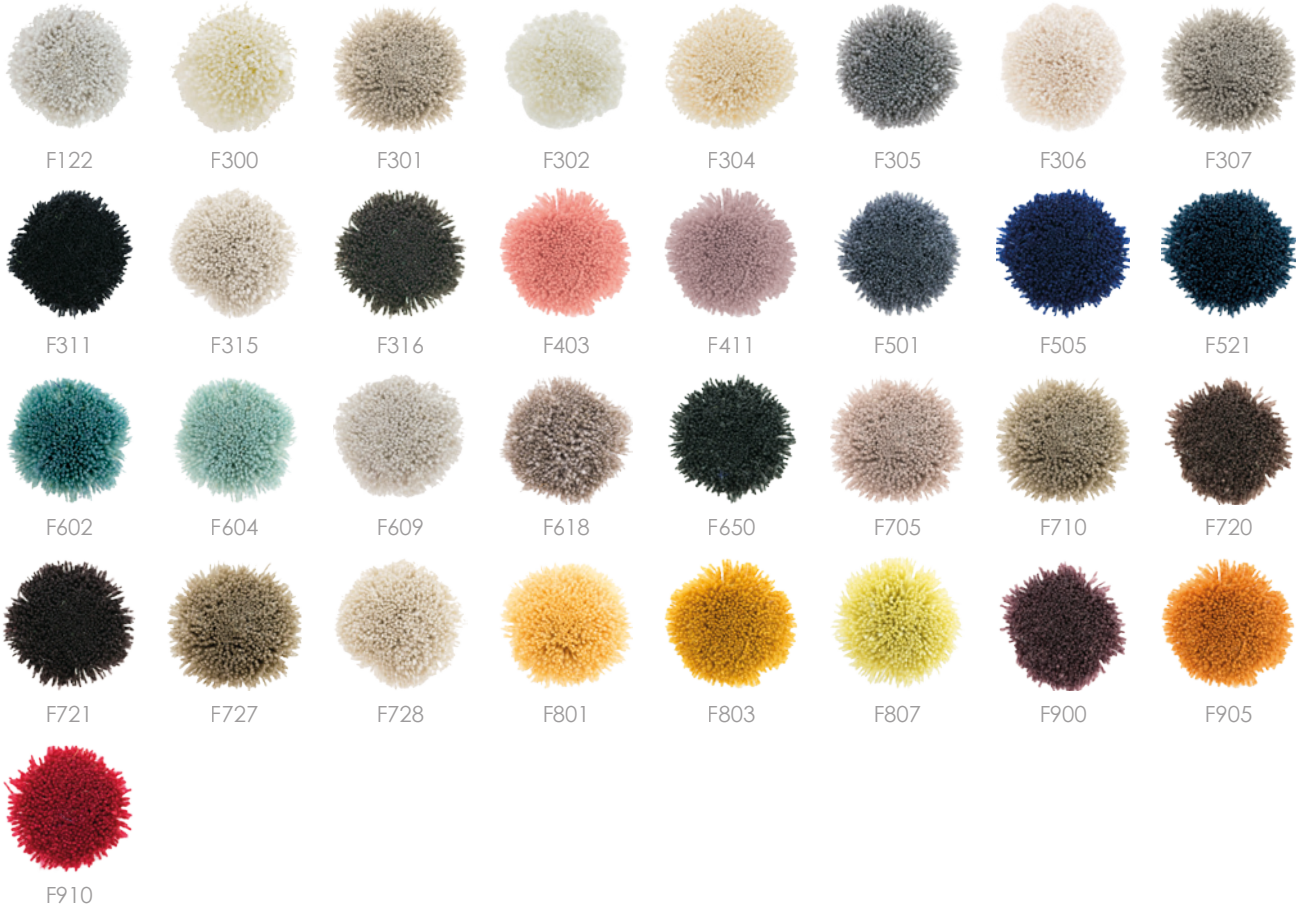

Fly

Handtuft Collection

bic. CARPETS

Handtuft Collection

design: mesh 122-602

design: mesh 302-311

design: mesh 302-727

Fly

sizes

available as a finished rug and wall to wall carpet
max. size of handtuft carpet without a seam: 5x10 m

pile composition

100% fine New Zealand wool

pile weight

ca. 4750 g/m²

pile height

ca. 40 mm

total height

ca. 42 mm

width

max. 5 m

use

please contact our sales office for advice